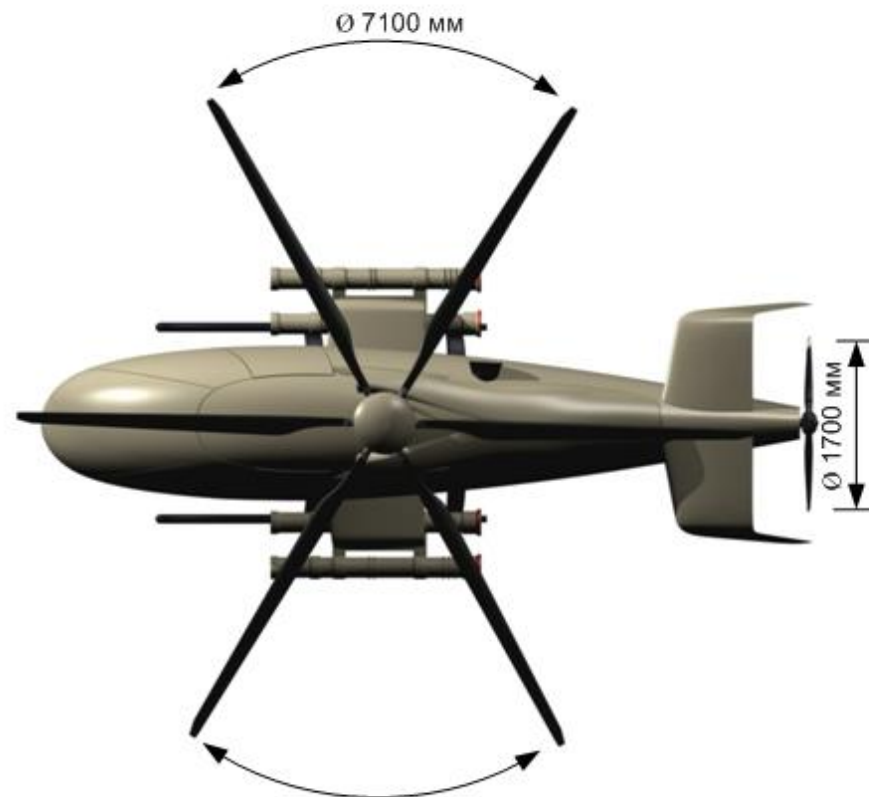

**WALL-UH1**  
Unmanned Helicopter

**WALL-UH1**

**WALL-UH1**

# WALL-UH1

**Best in class for Vertical Take Off & Landing UAS**

**Up to 1000 kg payload  
Up to 500 km range  
Up to 8 hours endurance  
Air certified turbojet engine**